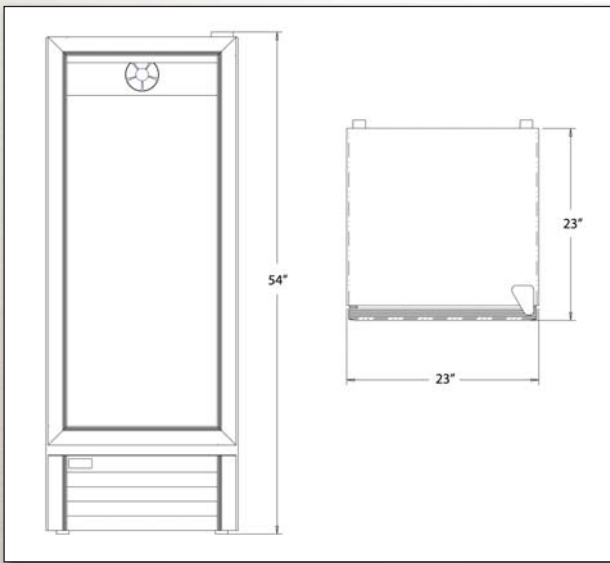

SD-10 LOW PROFILE COOLER

IN-HOUSE CUSTOM GRAPHICS CAPABILITIES

Ultra Energy Efficient Cooler*

NSF AND ETL CERTIFIED

Exterior Dimensions: 23"W x 23"D x 54"H

* ENERGY USAGE SIMILAR TO THAT
OF A 100 WATT LIGHT BULB

SD-10 SINGLE DOOR COOLER

LOW PROFILE COOLER

- 10 Cubic Foot Capacity
- Forced Air Refrigeration with Ball Bearing Fans
- Durable Steel Cabinet
- Ultra Energy Efficient
- Aluminum Interior
- Double Pane Tempered Glass Door
- Automatic Defrost Timer
- Self Closing Door
- Energy Efficient Roll Bond Evaporator
- Eco-Friendly R134a Refrigerant
- Slide-Out Compressor Tray
- Dual Side Interior LED Lighting
- EMS Device Compatible
- Utilizes Eco-Friendly Foams
- Exterior LED Temperature Display
- Automatic Condensation Evaporation
- 4 Adjustable Shelves
- NFS and ETL Certified
- Adjustable Levelers
- Cools Down to 32°F/0°C
- 115V/60HZ
- Custom Graphics Optional

SPECIFICATIONS

Exterior Dimensions: 23"W x 23"D x 54"H
Interior Dimensions: 19.9"W x 20.4"D x 40.9"H
Package Dimensions: 25"W x 25.4"D x 56.5"H

Units Per 40' Container: 54 **Net Wt:** 150 Pounds
Units Per Pallet: 2 **Gross Wt:** 161 Pounds
Pallets Per 53' Truck: 36
Units Per 53' Truck: 72

SPARE PARTS Inventoried

		ESTIMATED TOTAL CAPACITY			
SD-10	# of Shelves	Bottle / Can Diameter			
		2"	2.5"	3"	
Bottle / Can Height	6"	5	405	245	180
	6.5"	5	405	245	180
	7"	4	324	196	144
	7.5"	4	324	196	144
	8"	4	324	196	144
	8.5"	4	324	196	144
	9"	3	243	147	108