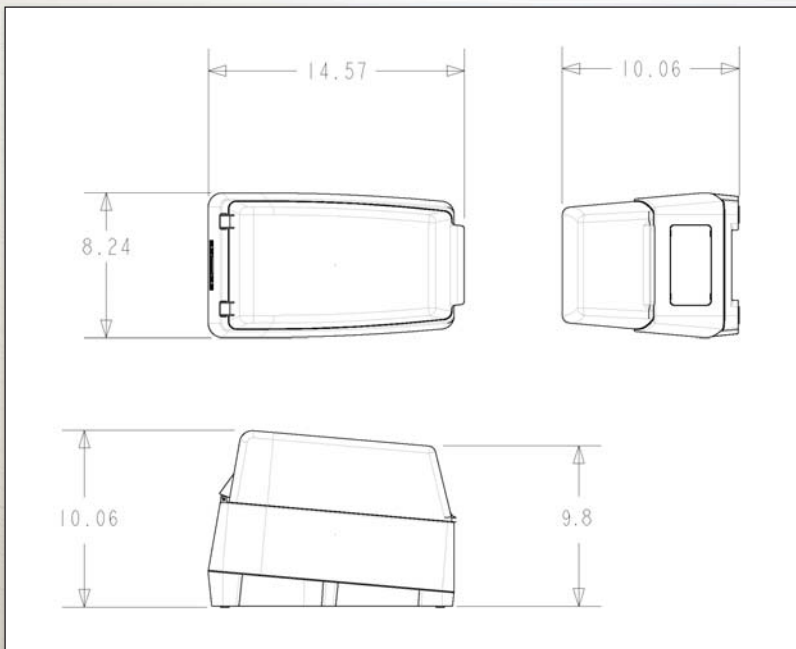

## "ENERGY SHOT" COOLER

IN-HOUSE CUSTOM GRAPHICS CAPABILITIES

PATENT PENDING

- Ultra Small Footprint
- Holds 18 Energy Shots
- Utilizes Less Than 1 Square Foot of Counter Top Space
- Two (2) Thermo-Electric Units
- Rapid Pull Down Time
- Backlit Header Panel
- LED Illuminated Interior
- Exterior LCD Temperature Display
- Lid "Beeps" When Opened to Discourage Theft of Energy Shots
- Optional Side Panel and Lid Graphics

### "ENERGY SHOT" COOLER

- Ultra Small Footprint
- Holds 18 Energy Shots
- Utilizes Less Than 1 Square Foot of Countertop Space
- Exterior LCD Temperature Display
- Two (2) Thermo-Electric Units
- LED Illuminated Interior
- Rapid Pull Down Time
- Exterior On/Off Switch
- UL Listed 
- Lid "Beeps" When Opened
- Exterior LCD Temperature Control
- Optional Side Panel and Lid Graphics

### SPECIFICATIONS

**Exterior Dimensions:** 8.2"W x 14"D x 9.8"H  
**Package Dimensions:** 17.1"W x 11"D x 12.6"H

**Net Wt:** 11.75 Pounds

**Gross Wt:** 13.5 Pounds

**Units Per 20' Container:** 720

**Units Per 40' Container:** 1539

### PRODUCT CAPACITY

**Total Capacity:** 18 Containers      Holds 18 Total Shots  
Energy Shots Must be 1.56" Max diameter  
5.3" Max Height

**WARRANTY** One Year Parts, 90 Days Labor    **SPARE PARTS** Inventoried