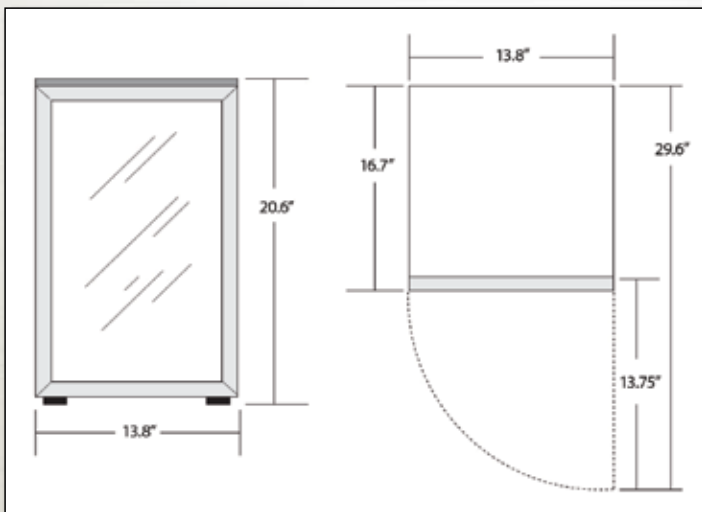

CT-1

SMALL COUNTER TOP COOLER

IN-HOUSE CUSTOM GRAPHICS CAPABILITIES

Optional In-Laid
Logo in Glass

- Ultra Small Footprint
- 1 Cubic Foot Capacity
- LED Illuminated Aluminum Interior
- Forced Air Refrigeration with Ball Bearing Fan
- Low Energy Double Pane Tempered Glass Door
- 3 Adjustable Shelves
- Eco-Friendly Foams & Refrigerant
- Durable Steel Cabinet
- Adjustable Thermostat
- Self-Closing Door
- Cools Down to 32°F/0°C
- Optional In-Laid Logo in Glass

CT-1 SMALL COUNTER TOP COOLER

SMALL COUNTER TOP COOLER

- 1 Cubic Foot Capacity
- Small Footprint
- LED Illuminated Aluminum Interior
- Ball-Bearing Fan Cooled Interior
- Self-Closing Tempered Glass Door
- Durable Steel Cabinet
- Adjustable Thermostat
- Eco-Friendly Foams & Refrigerant
- 3 Adjustable Shelves
- Stainless Clips & Pilasters
- Quality Baked-On Paint Finish
- Optional Side Panel Graphics
- Optional In-Laid Logo in Glass
- Cools Down to 32°F/0°C
- ETL Certified
- 115V/60HZ
- Black Exterior Standard
- Stainless Steel Exterior Optional
- Warranty
- Spare Parts Inventoried

SPECIFICATIONS

Exterior Dimensions: 13.8"W x 16.7"D x 20.6"H
Interior Dimensions: Top Shelf: 10.5"W x 10.6"D x 7.5"H
Bottom & Middle Shelf: 10.5"W x 7.5"D x 7.5"H
Package Dimensions: 15.5"W x 18.5"D x 22"H

SPARE PARTS Inventoried

CT-1		# of Shelves	ESTIMATED TOTAL CAPACITY		
			Bottle / Can Diameter		
			2"	2.5"	3"
Bottle / Can Height	6"	2	40	28	15
	6.5"	2	40	28	15
	7"	2	40	28	15
	7.5"	1	15	8	6
	8"	1	15	8	6
	8.5"	1	15	8	6
	9"	1	15	8	6